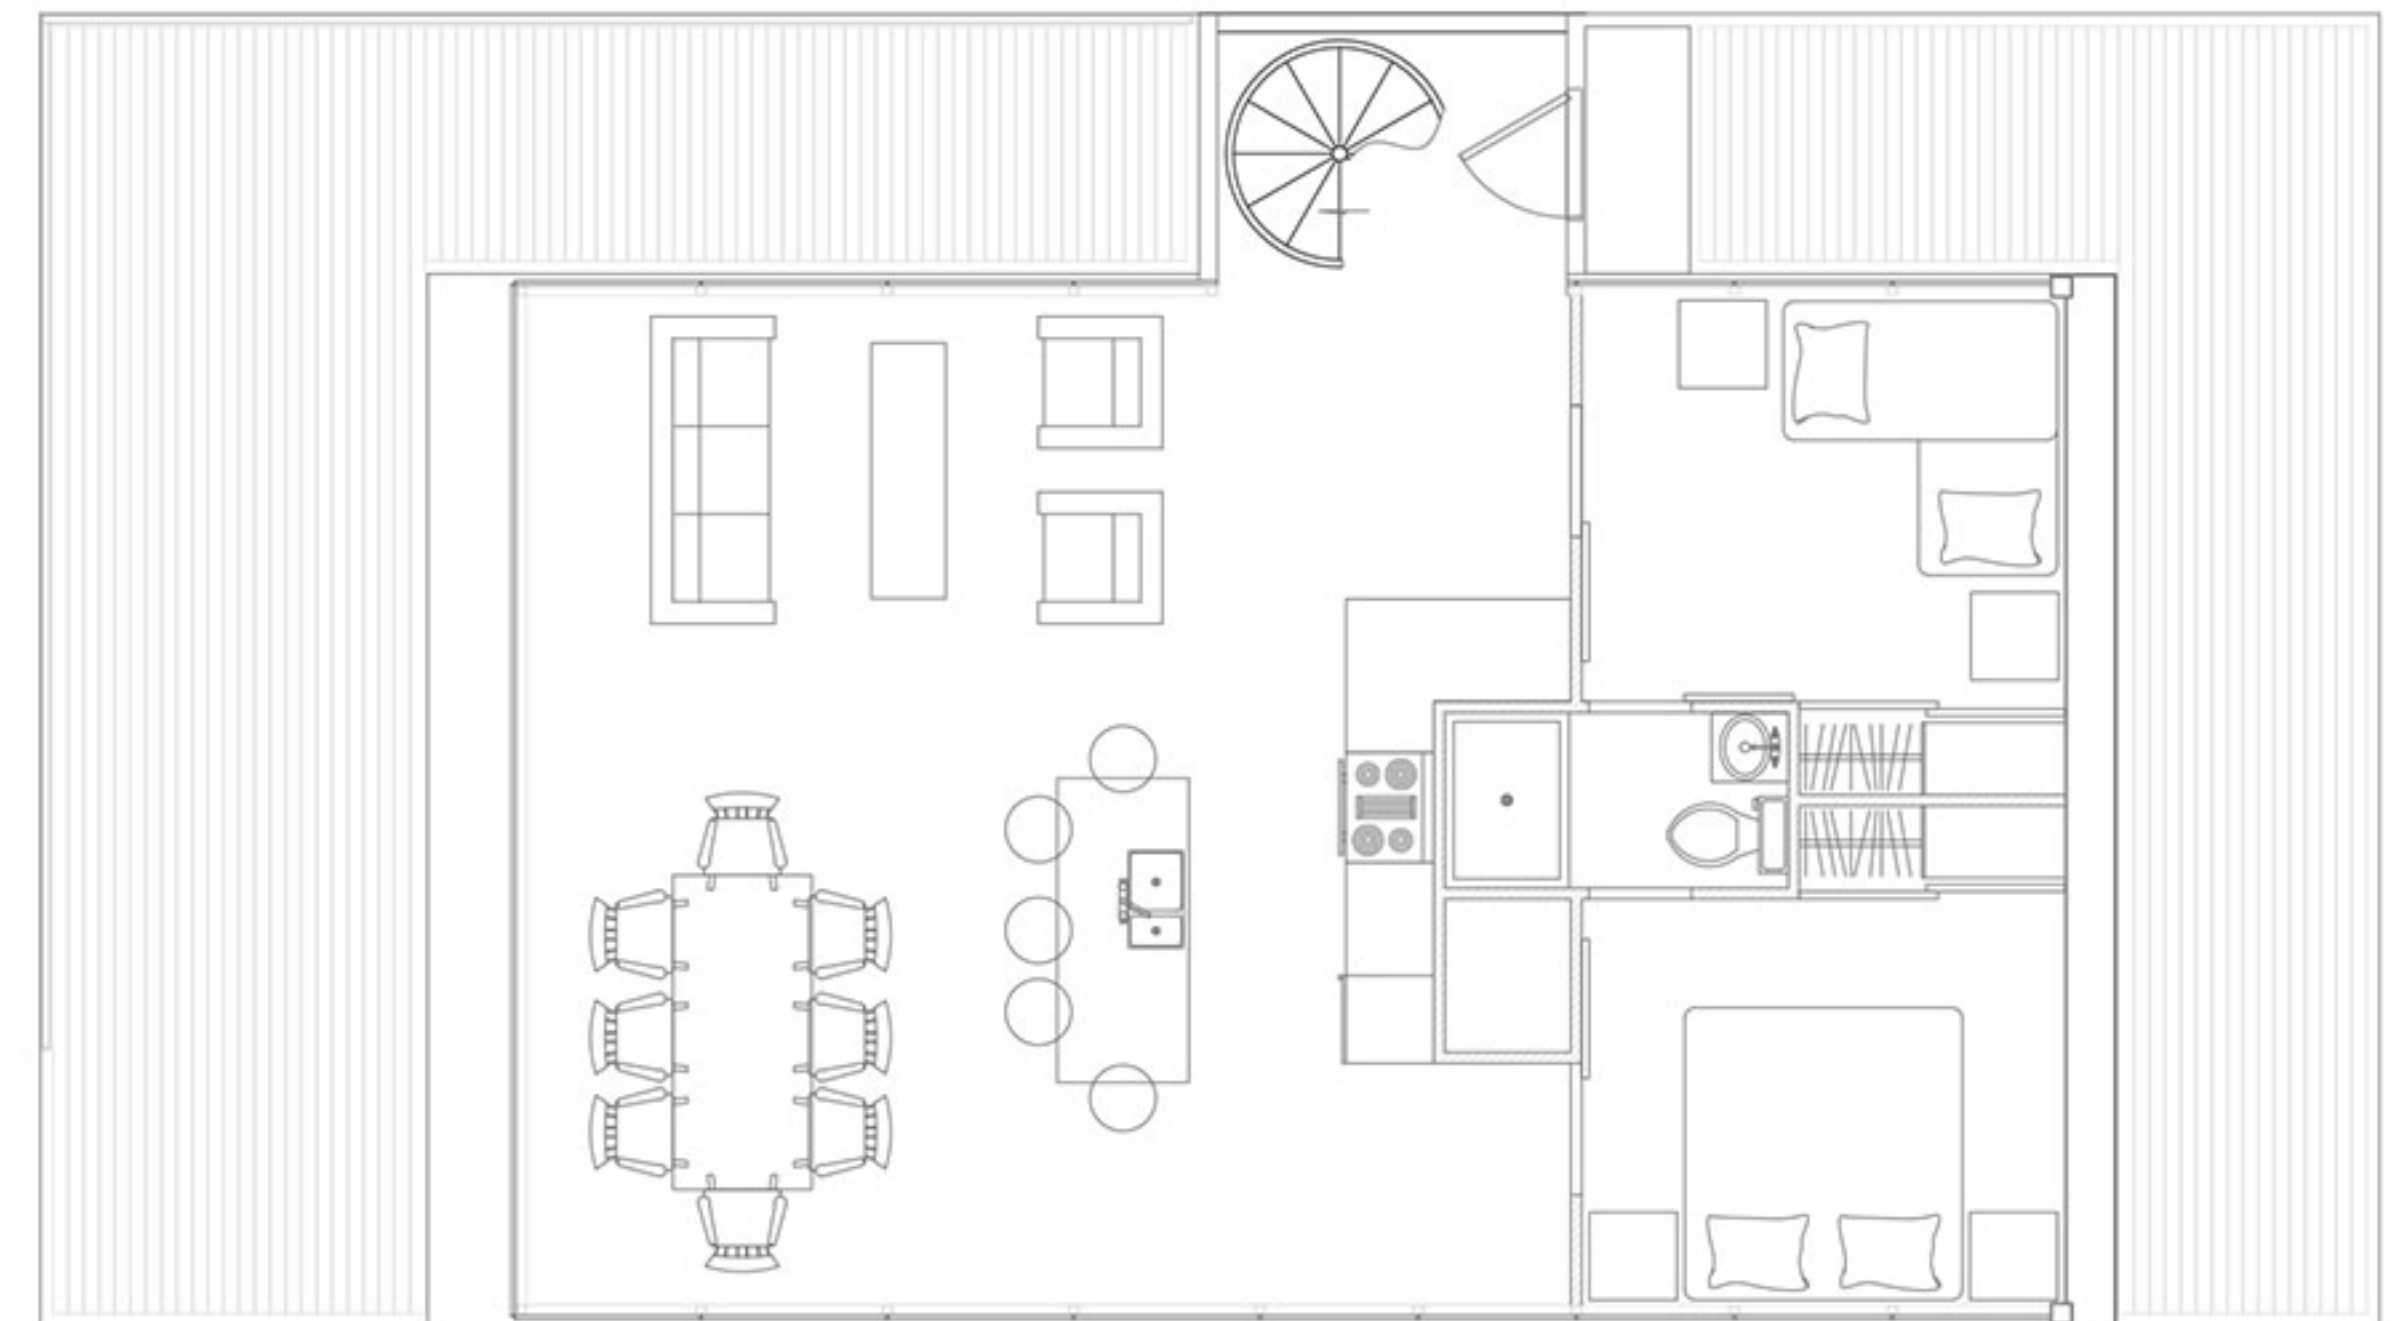

1 BEDROOM, 1 BATH
400 SQ. FT. INTERIOR LIVING
370 SQ. FT. LOWER DECK
400 SQ. FT. UPPER DECK
16 FT. X 55 FT. FOOTPRINT

Pi

PICCOLO

SECOND FLOOR

FIRST FLOOR

ELEVATION

2 BEDROOMS, 2 BATH
675 SQ. FT. INTERIOR LIVING
370 SQ. FT. LOWER DECK
170 SQ. FT. UPPER DECK
16 FT. X 55 FT. FOOTPRINT

SECOND FLOOR

FIRST FLOOR

ELEVATION

DEMI

3 BEDROOMS, 2 BATH
1300 SQ. FT. INTERIOR LIVING
580 SQ. FT. LOWER DECK
450 SQ. FT. UPPER DECK
28 FT. 55 FT. FOOTPRINT

Ma

MAGNUM

SECOND FLOOR

FIRST FLOOR

4 BEDROOM, 3 BATH
1300 SQ. FT. INTERIOR LIVING
580 SQ. FT. LOWER DECK
450 SQ. FT. UPPER DECK
28 FT. 55 FT. FOOTPRINT

MAGNUM QUATTRO

SECOND FLOOR

FIRST FLOOR