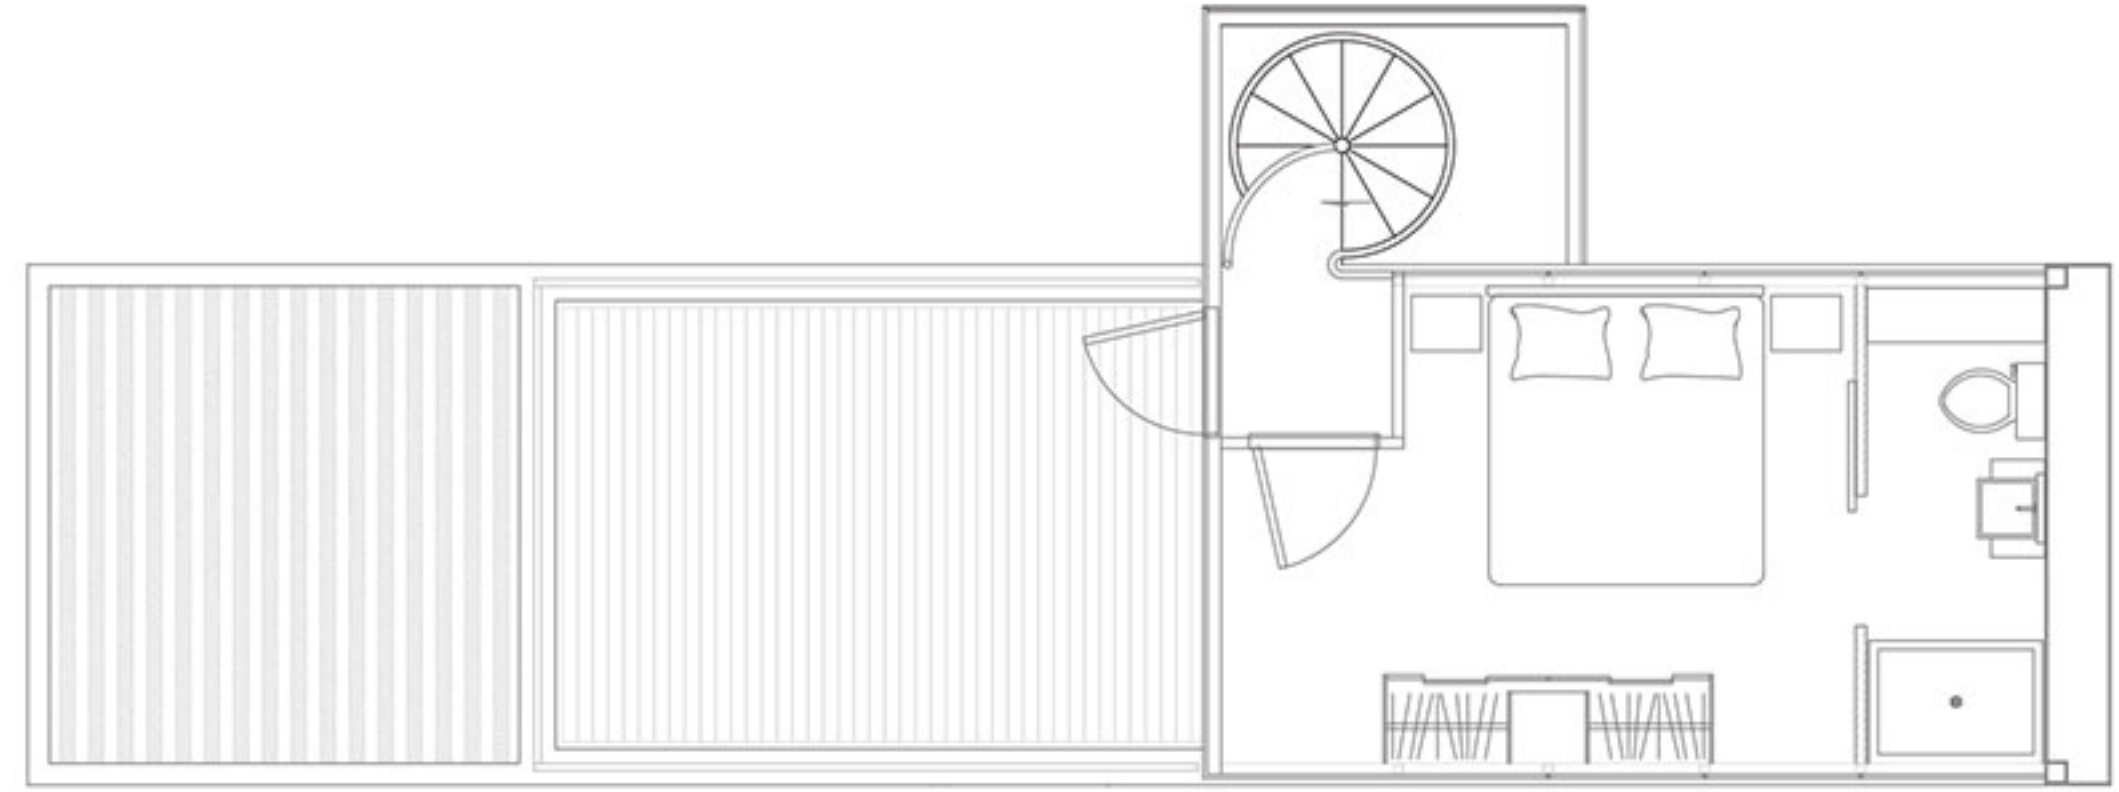

1 BEDROOM, 1 BATH
400 SQ. FT. INTERIOR LIVING
370 SQ. FT. LOWER DECK
400 SQ. FT. UPPER DECK
16 FT. X 55 FT. FOOTPRINT

Pi

PICCOLO

SECOND FLOOR

FIRST FLOOR

ELEVATION

2 BEDROOMS, 2 BATH
675 SQ. FT. INTERIOR LIVING
370 SQ. FT. LOWER DECK
170 SQ. FT. UPPER DECK
16 FT. X 55 FT. FOOTPRINT

SECOND FLOOR

FIRST FLOOR

ELEVATION

DEMI

3 BEDROOMS, 2 BATH
1300 SQ. FT. INTERIOR LIVING
580 SQ. FT. LOWER DECK
450 SQ. FT. UPPER DECK
28 FT. 55 FT. FOOTPRINT

Ma

MAGNUM

SECOND FLOOR

FIRST FLOOR

4 BEDROOM, 3 BATH
1300 SQ. FT. INTERIOR LIVING
580 SQ. FT. LOWER DECK
450 SQ. FT. UPPER DECK
28 FT. 55 FT. FOOTPRINT

MAGNUM QUATTRO

SECOND FLOOR

FIRST FLOOR