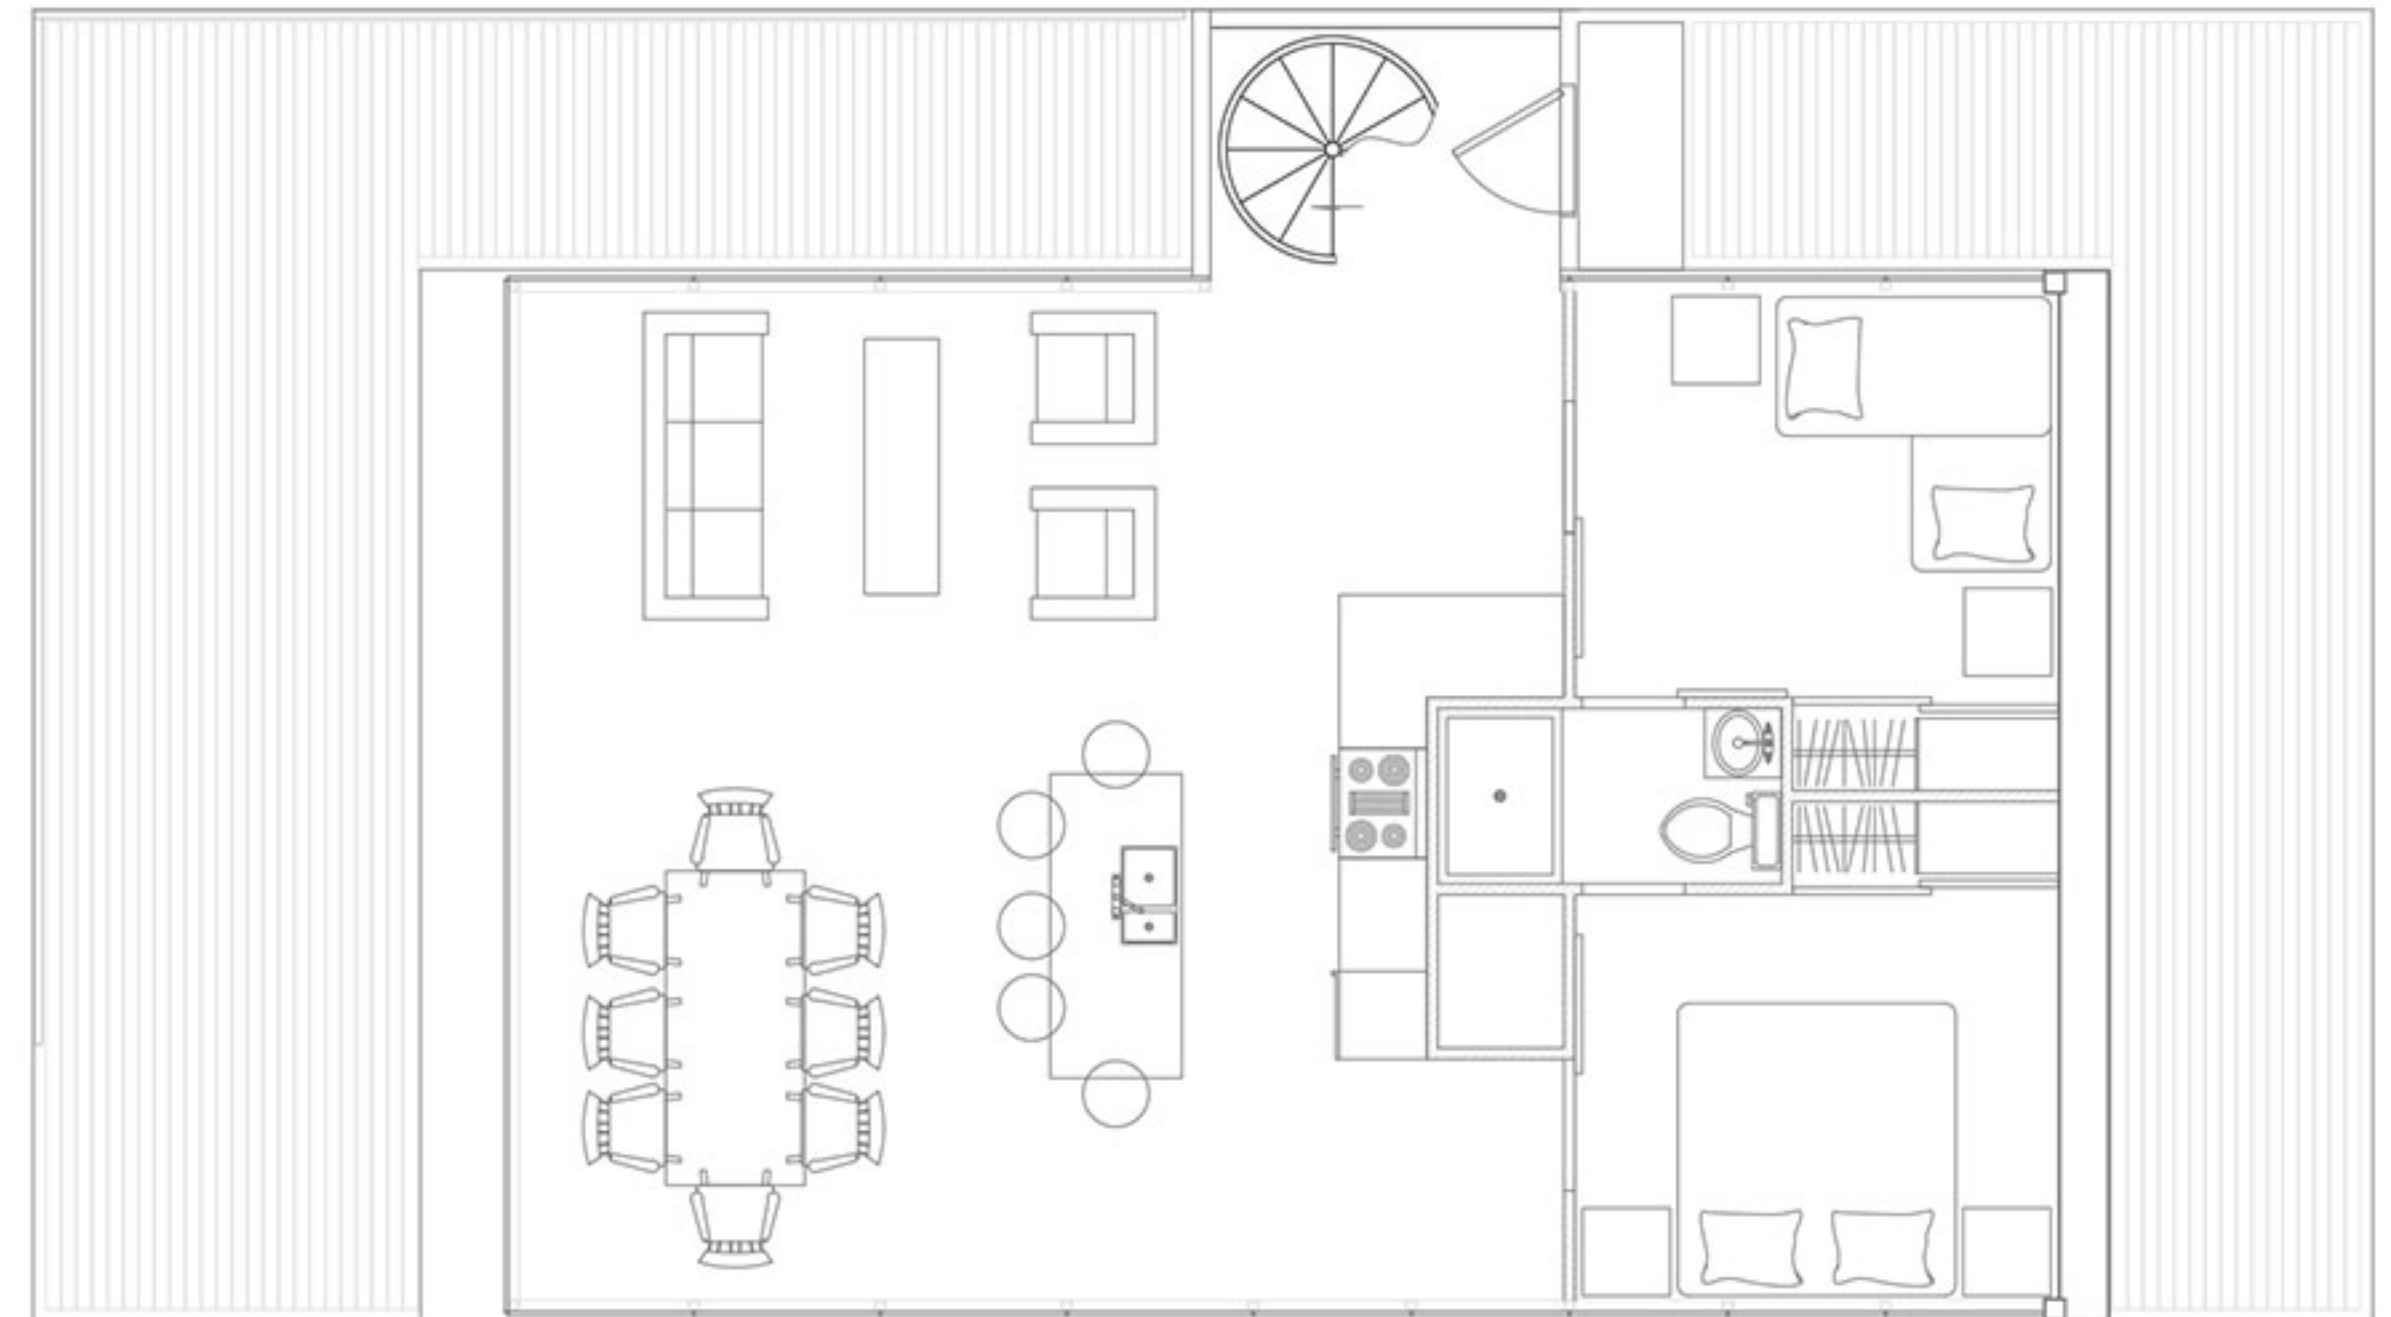

1 BEDROOM, 1 BATH
400 SQ. FT. INTERIOR LIVING
370 SQ. FT. LOWER DECK
400 SQ. FT. UPPER DECK
16 FT. X 55 FT. FOOTPRINT

Pi

PICCOLO

SECOND FLOOR

FIRST FLOOR

ELEVATION

2 BEDROOMS, 2 BATH
675 SQ. FT. INTERIOR LIVING
370 SQ. FT. LOWER DECK
170 SQ. FT. UPPER DECK
16 FT. X 55 FT. FOOTPRINT

SECOND FLOOR

FIRST FLOOR

ELEVATION

DEMI

3 BEDROOMS, 2 BATH
1300 SQ. FT. INTERIOR LIVING
580 SQ. FT. LOWER DECK
450 SQ. FT. UPPER DECK
28 FT. 55 FT. FOOTPRINT

Ma

MAGNUM

SECOND FLOOR

FIRST FLOOR

4 BEDROOM, 3 BATH
1300 SQ. FT. INTERIOR LIVING
580 SQ. FT. LOWER DECK
450 SQ. FT. UPPER DECK
28 FT. 55 FT. FOOTPRINT

MAGNUM QUATTRO

SECOND FLOOR

FIRST FLOOR