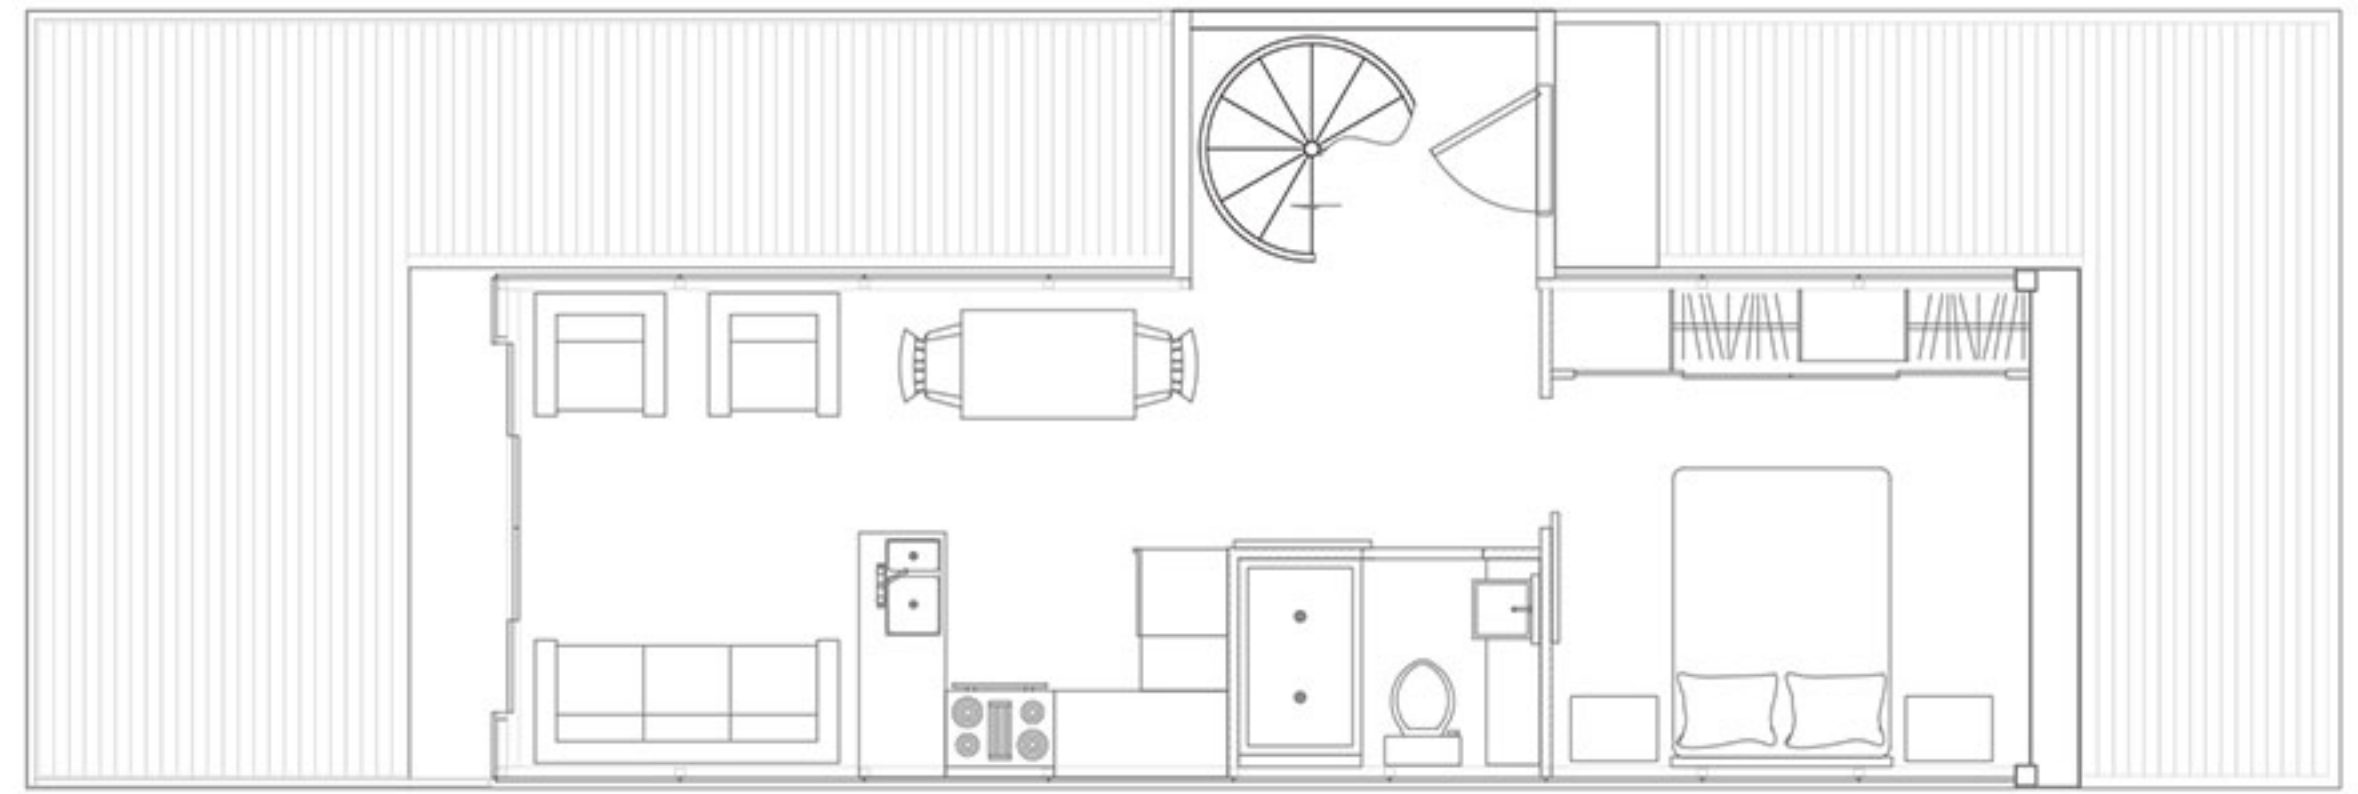

1 BEDROOM, 1 BATH
400 SQ. FT. INTERIOR LIVING
370 SQ. FT. LOWER DECK
400 SQ. FT. UPPER DECK
16 FT. X 55 FT. FOOTPRINT

Pi

PICCOLO

SECOND FLOOR

FIRST FLOOR

ELEVATION

2 BEDROOMS, 2 BATH
675 SQ. FT. INTERIOR LIVING
370 SQ. FT. LOWER DECK
170 SQ. FT. UPPER DECK
16 FT. X 55 FT. FOOTPRINT

SECOND FLOOR

FIRST FLOOR

ELEVATION

DEMI

3 BEDROOMS, 2 BATH
1300 SQ. FT. INTERIOR LIVING
580 SQ. FT. LOWER DECK
450 SQ. FT. UPPER DECK
28 FT. 55 FT. FOOTPRINT

Ma

MAGNUM

SECOND FLOOR

FIRST FLOOR

4 BEDROOM, 3 BATH
1300 SQ. FT. INTERIOR LIVING
580 SQ. FT. LOWER DECK
450 SQ. FT. UPPER DECK
28 FT. 55 FT. FOOTPRINT

MAGNUM QUATTRO

SECOND FLOOR

FIRST FLOOR