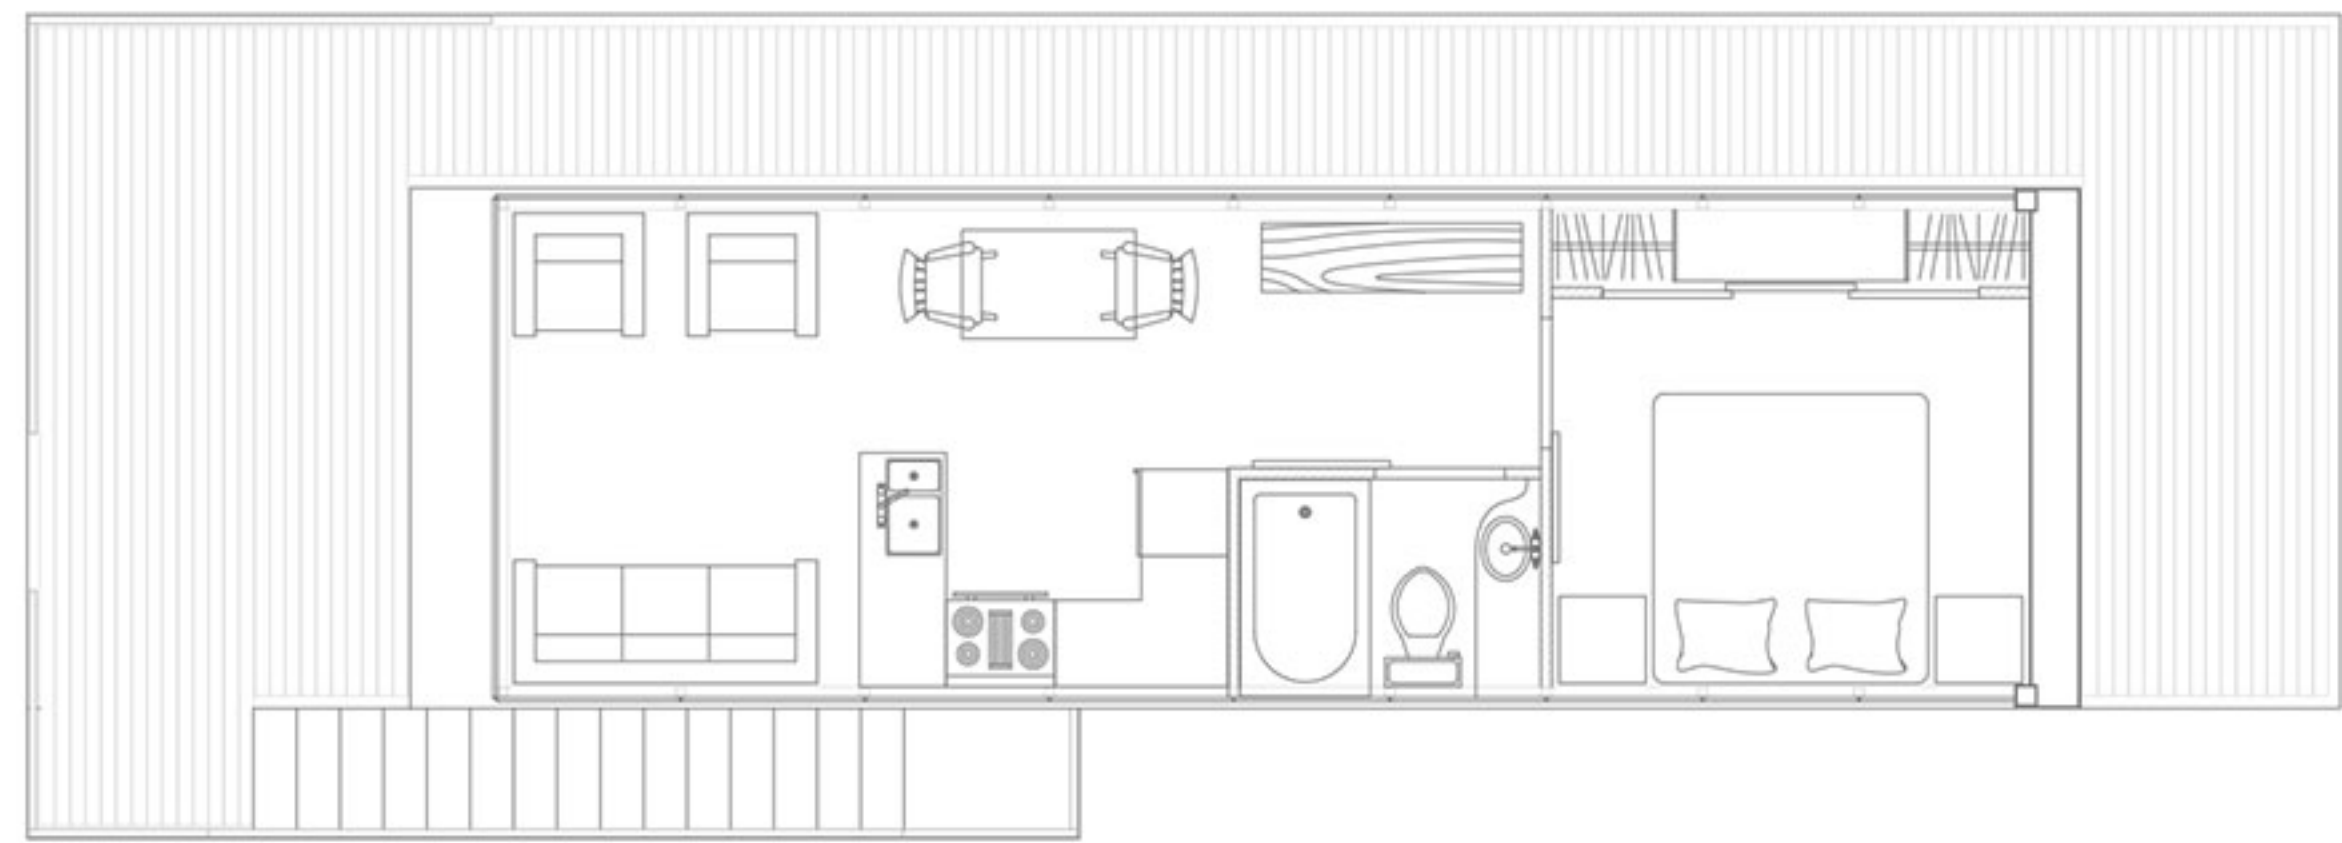

1 BEDROOM, 1 BATH
400 SQ. FT. INTERIOR LIVING
370 SQ. FT. LOWER DECK
400 SQ. FT. UPPER DECK
16 FT. X 55 FT. FOOTPRINT

Pi

PICCOLO

SECOND FLOOR

FIRST FLOOR

ELEVATION

2 BEDROOMS, 2 BATH
675 SQ. FT. INTERIOR LIVING
370 SQ. FT. LOWER DECK
170 SQ. FT. UPPER DECK
16 FT. X 55 FT. FOOTPRINT

SECOND FLOOR

FIRST FLOOR

ELEVATION

DEMI

3 BEDROOMS, 2 BATH
1300 SQ. FT. INTERIOR LIVING
580 SQ. FT. LOWER DECK
450 SQ. FT. UPPER DECK
28 FT. 55 FT. FOOTPRINT

Ma

MAGNUM

SECOND FLOOR

FIRST FLOOR

4 BEDROOM, 3 BATH
1300 SQ. FT. INTERIOR LIVING
580 SQ. FT. LOWER DECK
450 SQ. FT. UPPER DECK
28 FT. 55 FT. FOOTPRINT

MAGNUM QUATTRO

SECOND FLOOR

FIRST FLOOR